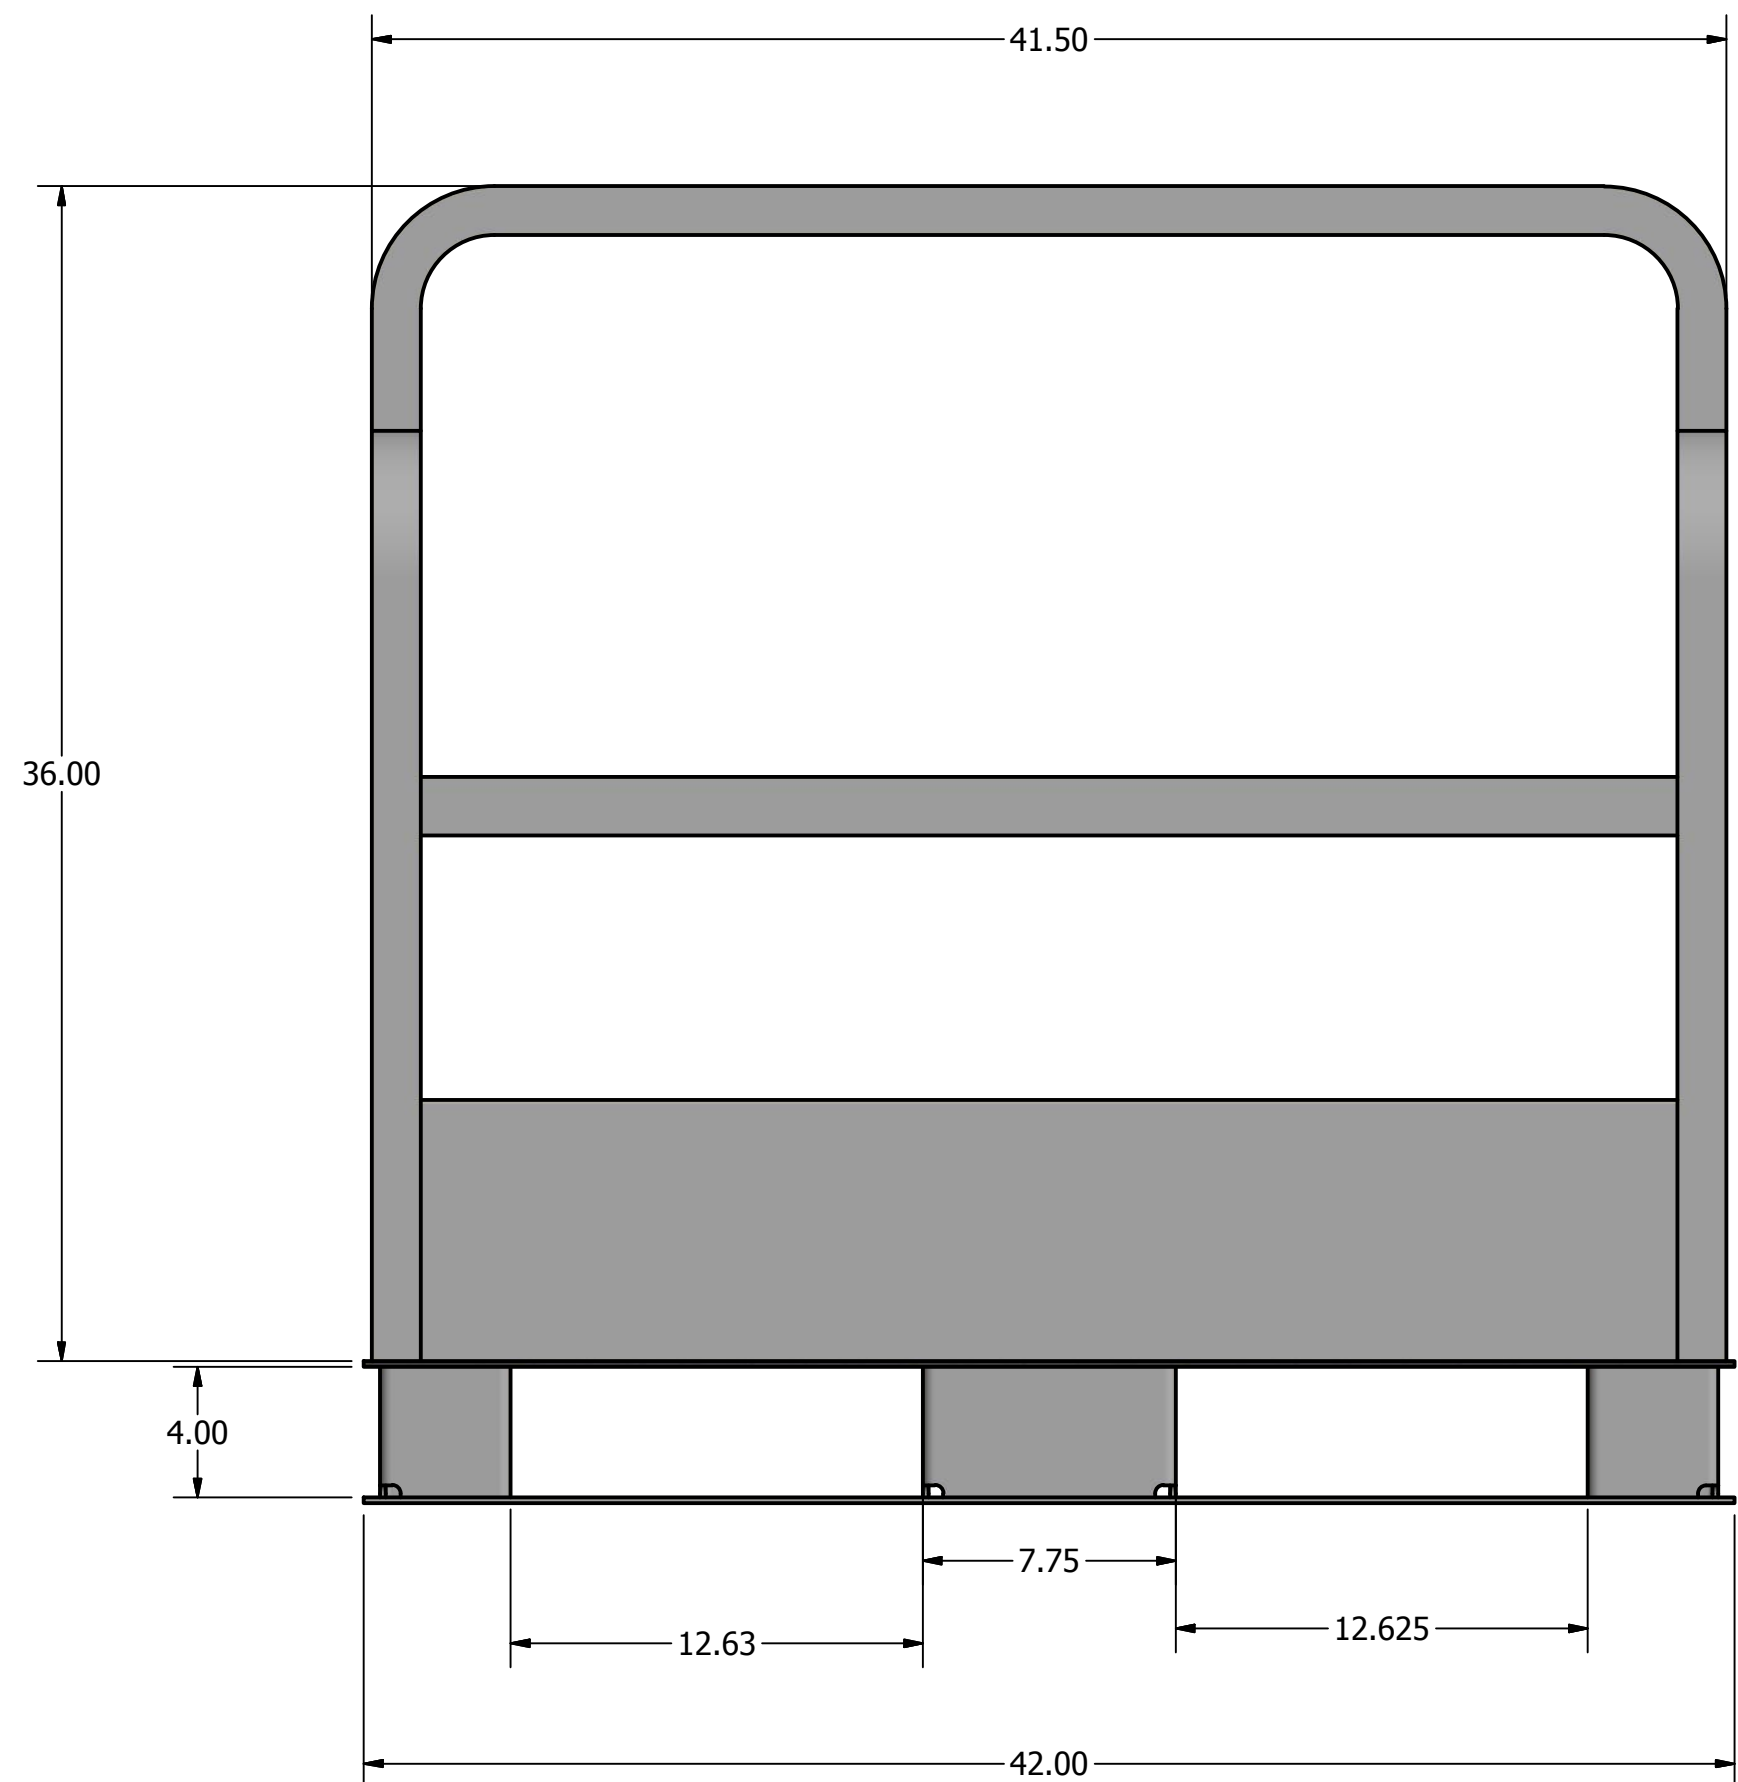

LOGO IN KICKPLATE

NEW PALLET JACK BOTTOM  
 -AL STYLE (BENT) RISERS  
 -SOLID GRID  
 -ALL FROM 7GA

DRAWN	court_000	3/10/2016	TITLE	
CHECKED				
QA				
MFG				
APPROVED				
			SIZE	DWG NO
			D	STP-16-PJNT
			SCALE	REV
			0.17 : 1	
			SHEET 1 OF 1	