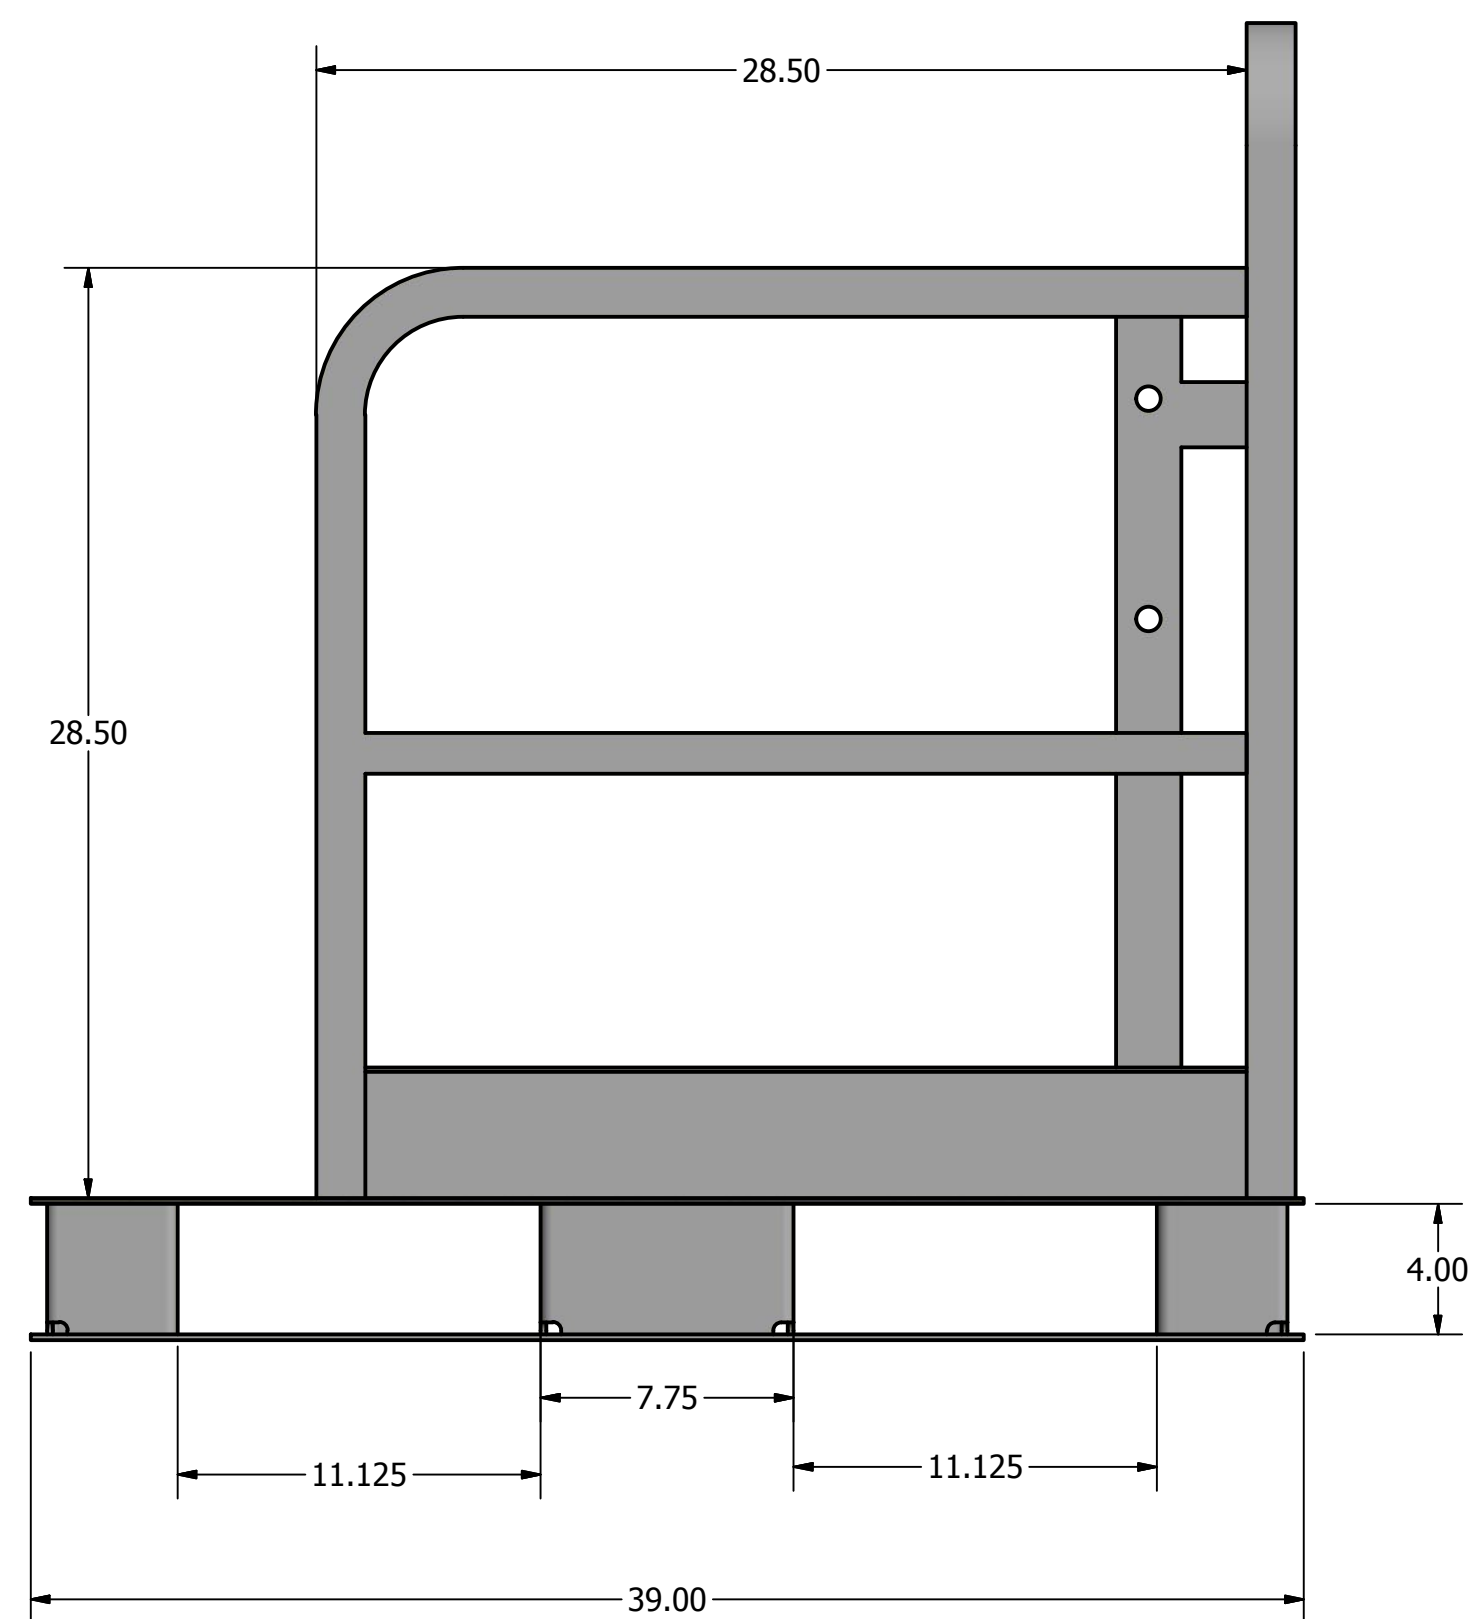

LOGO IN KICKPLATE

NEW PALLET JACK BOTTOM  
 -AL STYLE (BENT) RISERS  
 -SOLID GRID  
 -ALL FROM 7GA

DRAWN	court_000	3/10/2016	TITLE	
CHECKED				
QA				
MFG				
APPROVED				
			SIZE	DWG NO
			D	STP-16-PJNT
			SCALE	REV
			0.17 : 1	
			SHEET 1 OF 1	