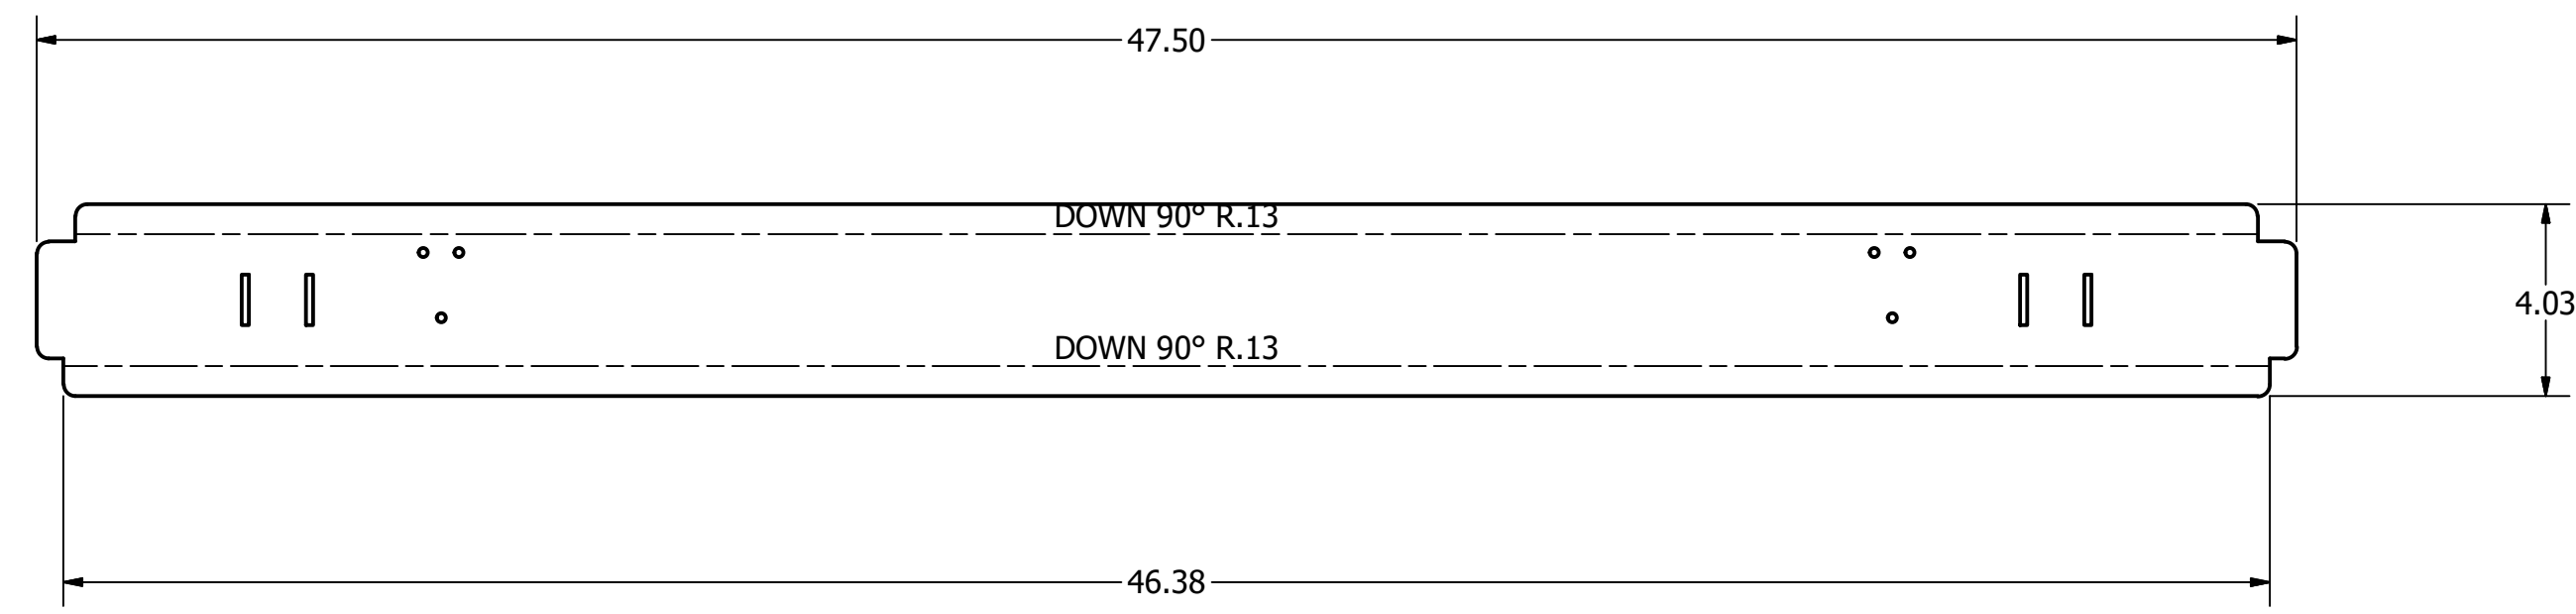

8 7 6 5 4 3 2 1

Z11210083
14GA / 4 PCS

Z11210082
14GA / 1 PC

Z11510023
10GA / 1 PC

Z11510032
10GA / 1 PC

Z11510022
10GA / 1 PC

DRAWN	7/28/2016		
COURT		TITLE	
CHECKED			
QA			
MFG			
APPROVED			
		SIZE	DWG NO
		D	MDE-36T
		SCALE	REV
		.18	
		SHEET 1 OF 2	

8 7 6 5 4 3 2 1

Z11510032
10GA / 1 PC

Z11510022
10GA / 1 PC

Z11510023
10GA / 1 PC

Z11210083
14GA / 4 PCS

Z11210082
14GA / 1 PC

DRAWN	court	7/28/2016	TITLE	
CHECKED			TITLE	
QA			TITLE	
MFG			TITLE	
APPROVED			TITLE	
			SIZE	DWG NO
			D	MDE-36T
			SCALE	REV
			.25	
			SHEET 2 OF 2	