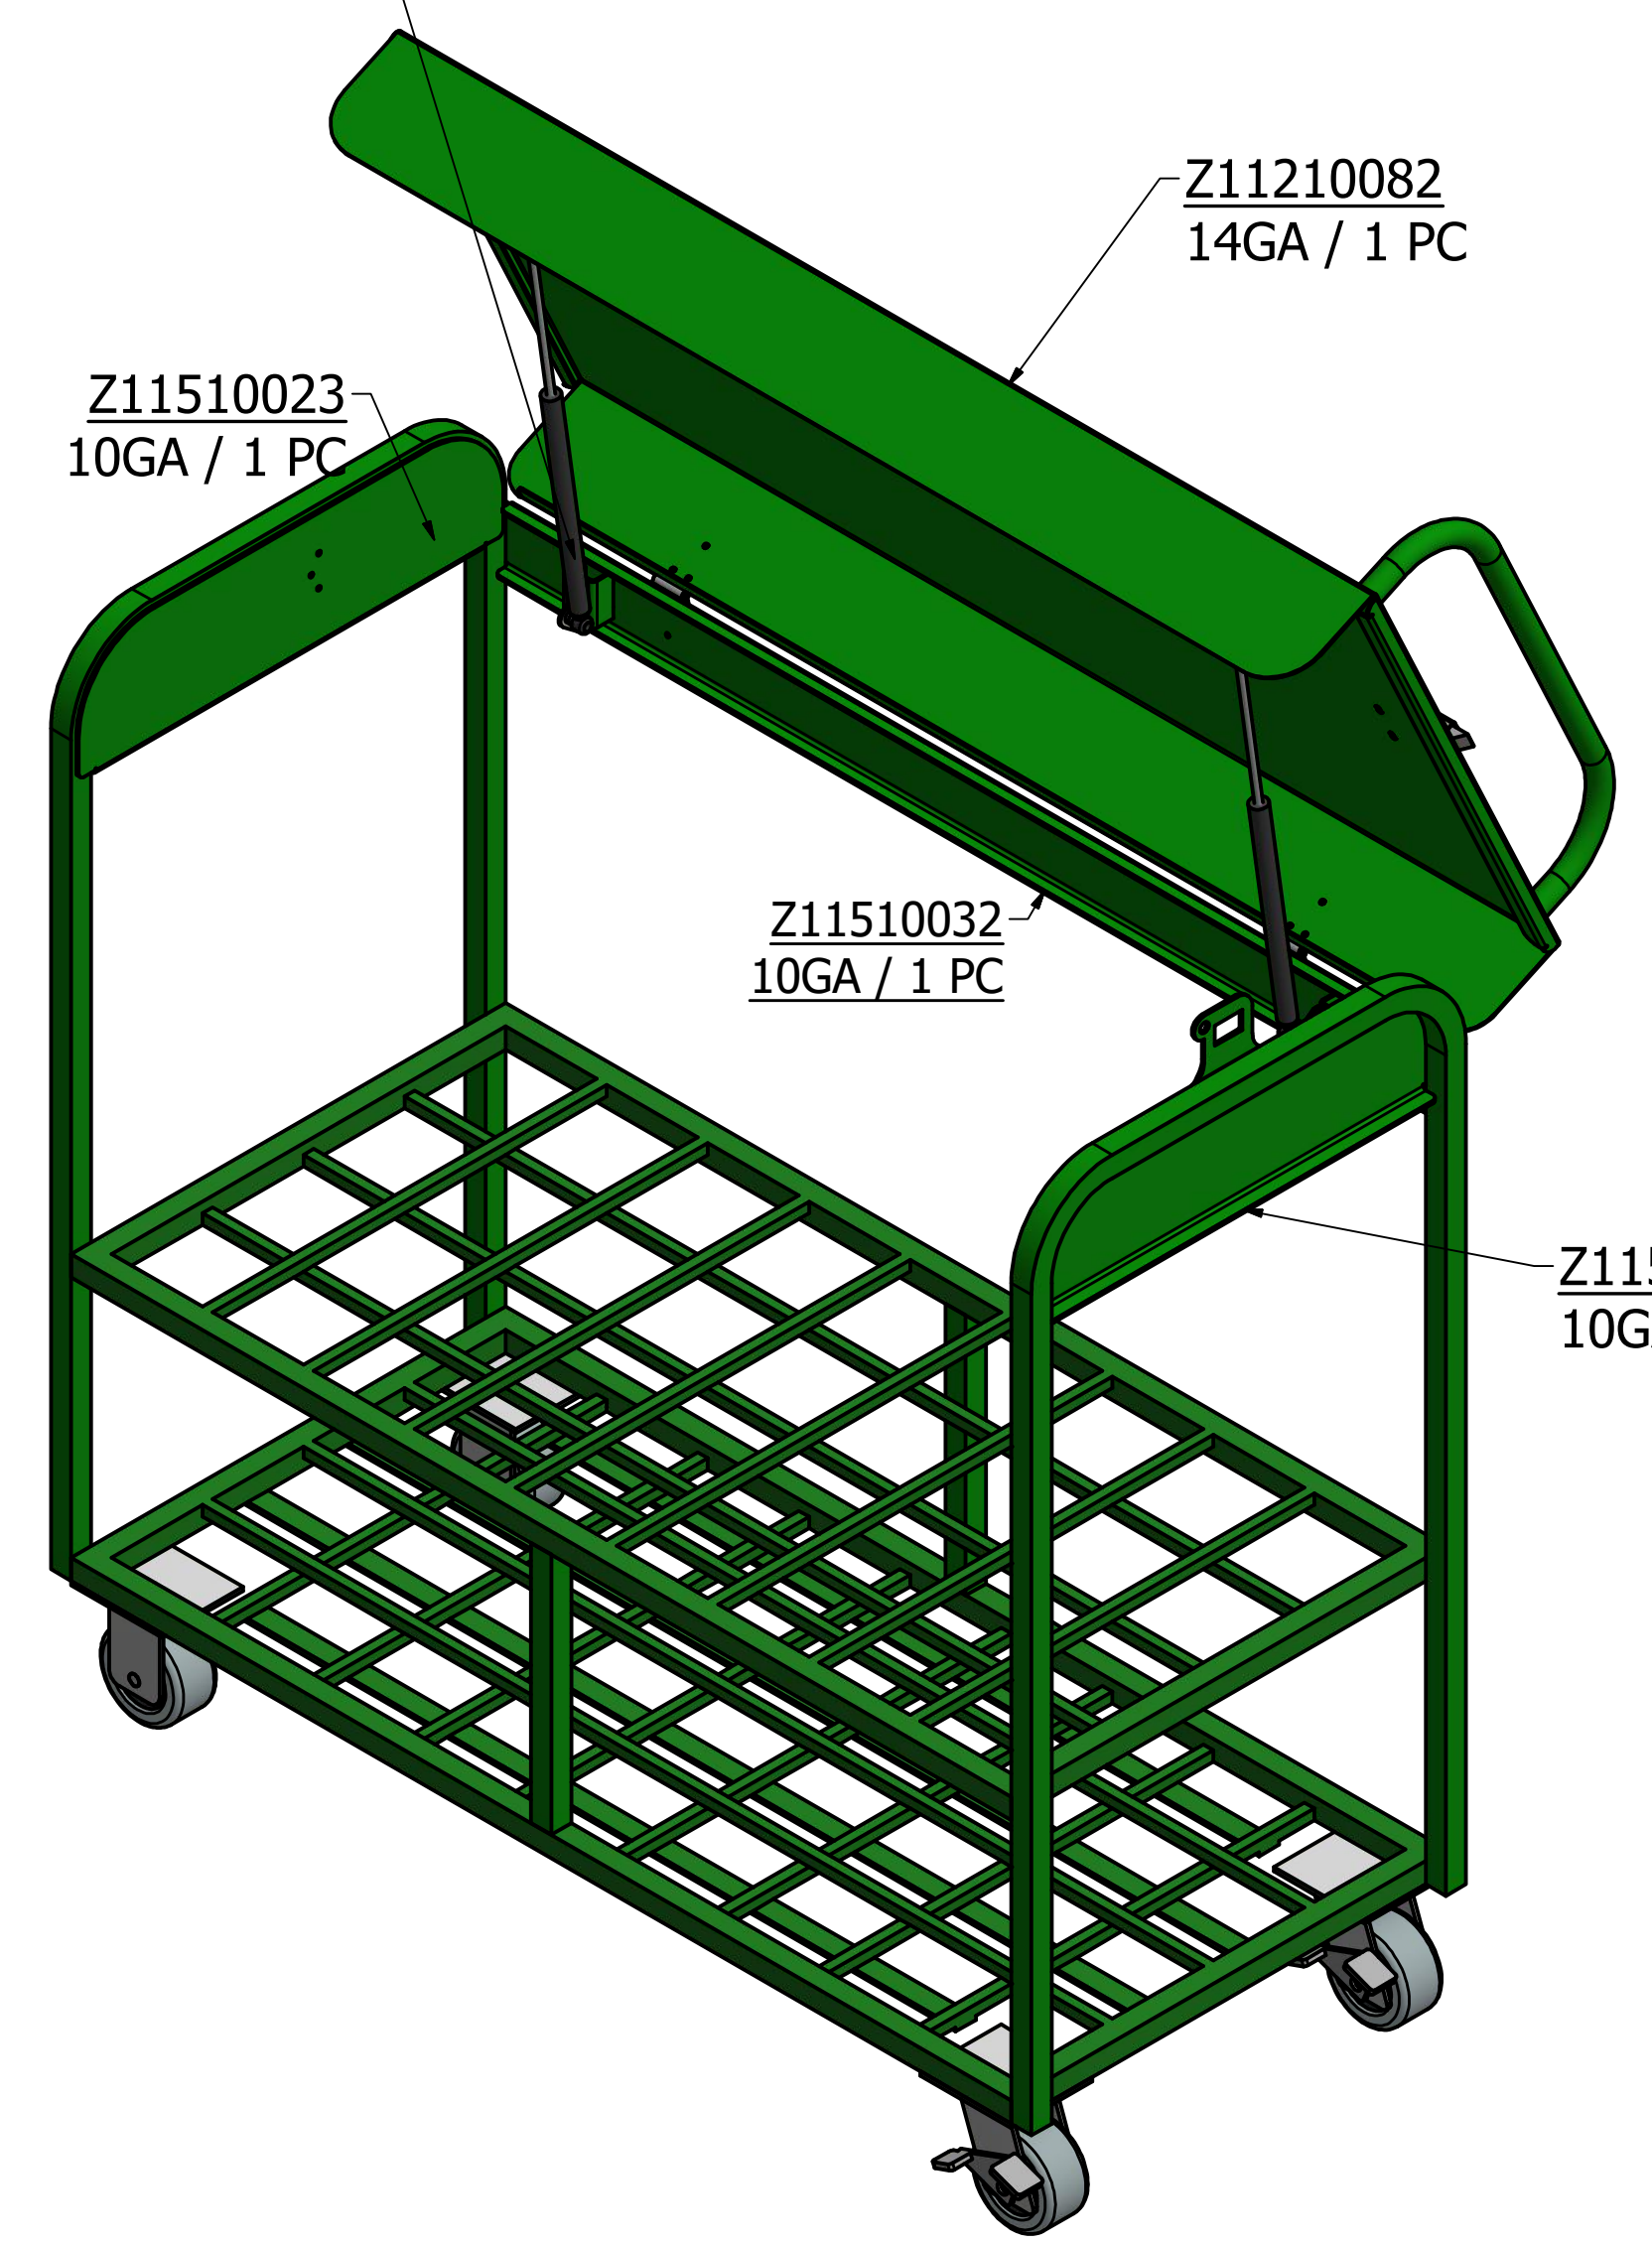

8 7 6 5 4 3 2 1

Z11210083
14GA / 4 PCS

Z11210082
14GA / 1 PC

Z11510023
10GA / 1 PC

Z11510032
10GA / 1 PC

Z11510022
10GA / 1 PC

DRAWN	7/28/2016		
COURT		TITLE	
CHECKED			
QA			
MFG			
APPROVED			
		SIZE	DWG NO
		D	MDE-36T
		SCALE	REV
		.18	
		SHEET 1 OF 2	

8 7 6 5 4 3 2 1

Z11510032
10GA / 1 PC

Z11510022
10GA / 1 PC

Z11510023
10GA / 1 PC

Z11210083
14GA / 4 PCS

Z11210082
14GA / 1 PC

DRAWN	court	7/28/2016	TITLE	
CHECKED			TITLE	
QA			TITLE	
MFG			TITLE	
APPROVED			TITLE	
			SIZE	DWG NO
			D	MDE-36T
			SCALE	REV
			.25	
			SHEET 2 OF 2	