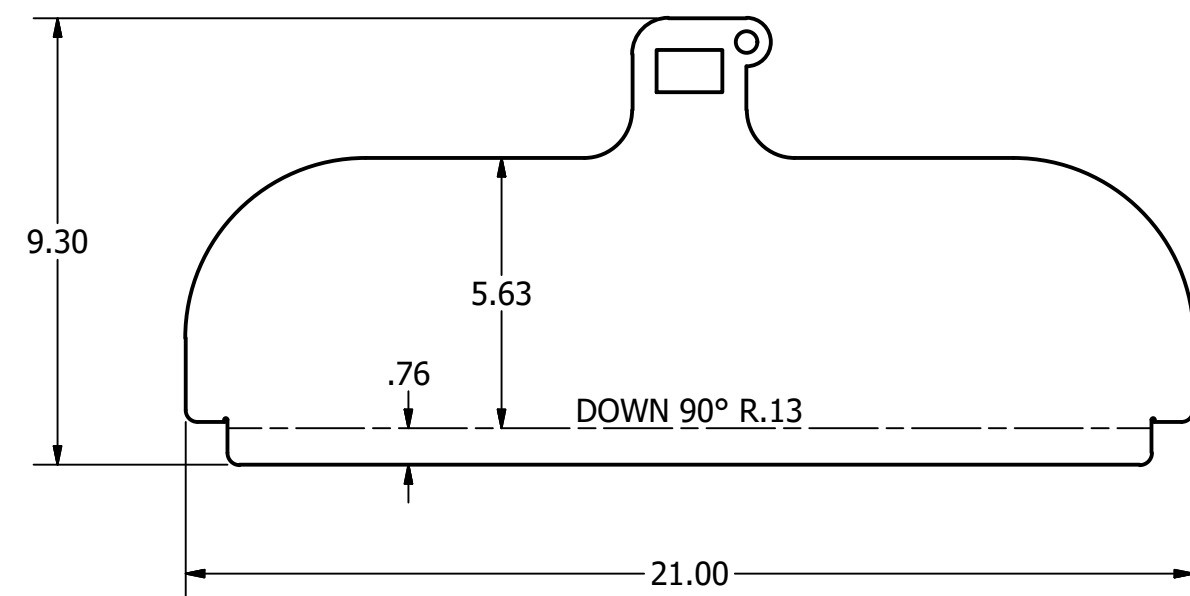

8 7 6 5 4 3 2 1

Z11210083
14GA / 4 PCS

Z11210082
14GA / 1 PC

Z11510023
10GA / 1 PC

Z11510032
10GA / 1 PC

Z11510022
10GA / 1 PC

DRAWN	7/28/2016		
COURT		TITLE	
CHECKED			
QA			
MFG			
APPROVED			
		SIZE	DWG NO
		D	MDE-36T
		SCALE	REV
		.18	
		SHEET 1 OF 2	

8 7 6 5 4 3 2 1

Z11510032
10GA / 1 PC

Z11510022
10GA / 1 PC

Z11510023
10GA / 1 PC

Z11210083
14GA / 4 PCS

Z11210082
14GA / 1 PC

DRAWN	court	7/28/2016	TITLE	
CHECKED			TITLE	
QA			TITLE	
MFG			TITLE	
APPROVED			TITLE	
			SIZE	DWG NO
			D	MDE-36T
			SCALE	REV
			.25	
			SHEET 2 OF 2	