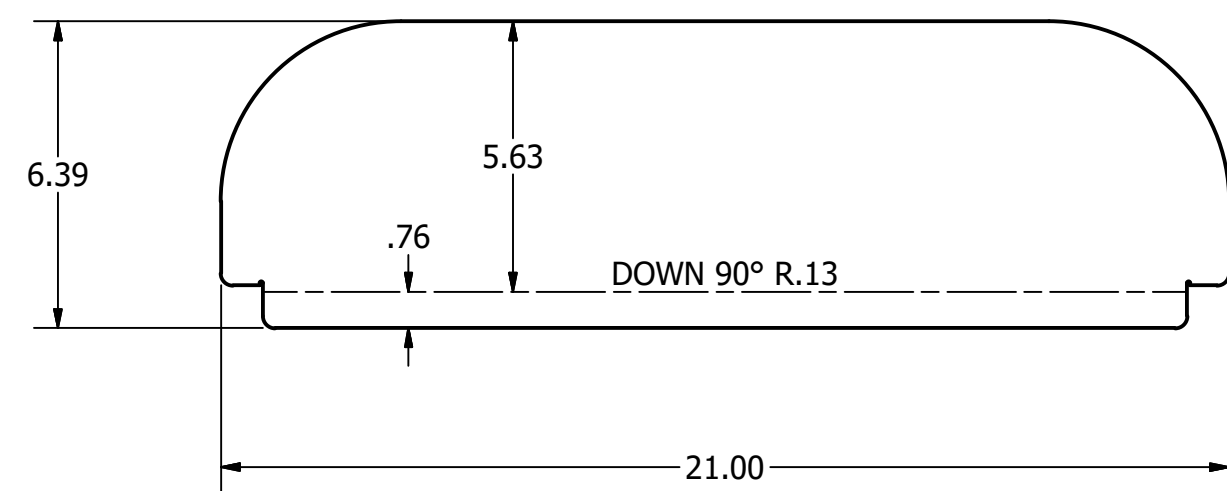

8 7 6 5 4 3 2 1

Z11210083
14GA / 4 PCS

Z11210082
14GA / 1 PC

Z11510023
10GA / 1 PC

Z11510032
10GA / 1 PC

Z11510022
10GA / 1 PC

DRAWN	7/28/2016		
COURT		TITLE	
CHECKED			
QA			
MFG			
APPROVED			
		SIZE	DWG NO
		D	MDE-36T
		SCALE	REV
		.18	
		SHEET 1 OF 2	

8 7 6 5 4 3 2 1

Z11510032
10GA / 1 PC

Z11510022
10GA / 1 PC

Z11510023
10GA / 1 PC

Z11210083
14GA / 4 PCS

Z11210082
14GA / 1 PC

DRAWN	court	7/28/2016	TITLE	
CHECKED			TITLE	
QA			TITLE	
MFG			TITLE	
APPROVED			TITLE	
			SIZE	DWG NO
			D	MDE-36T
			SCALE	REV
			.25	
			SHEET 2 OF 2	