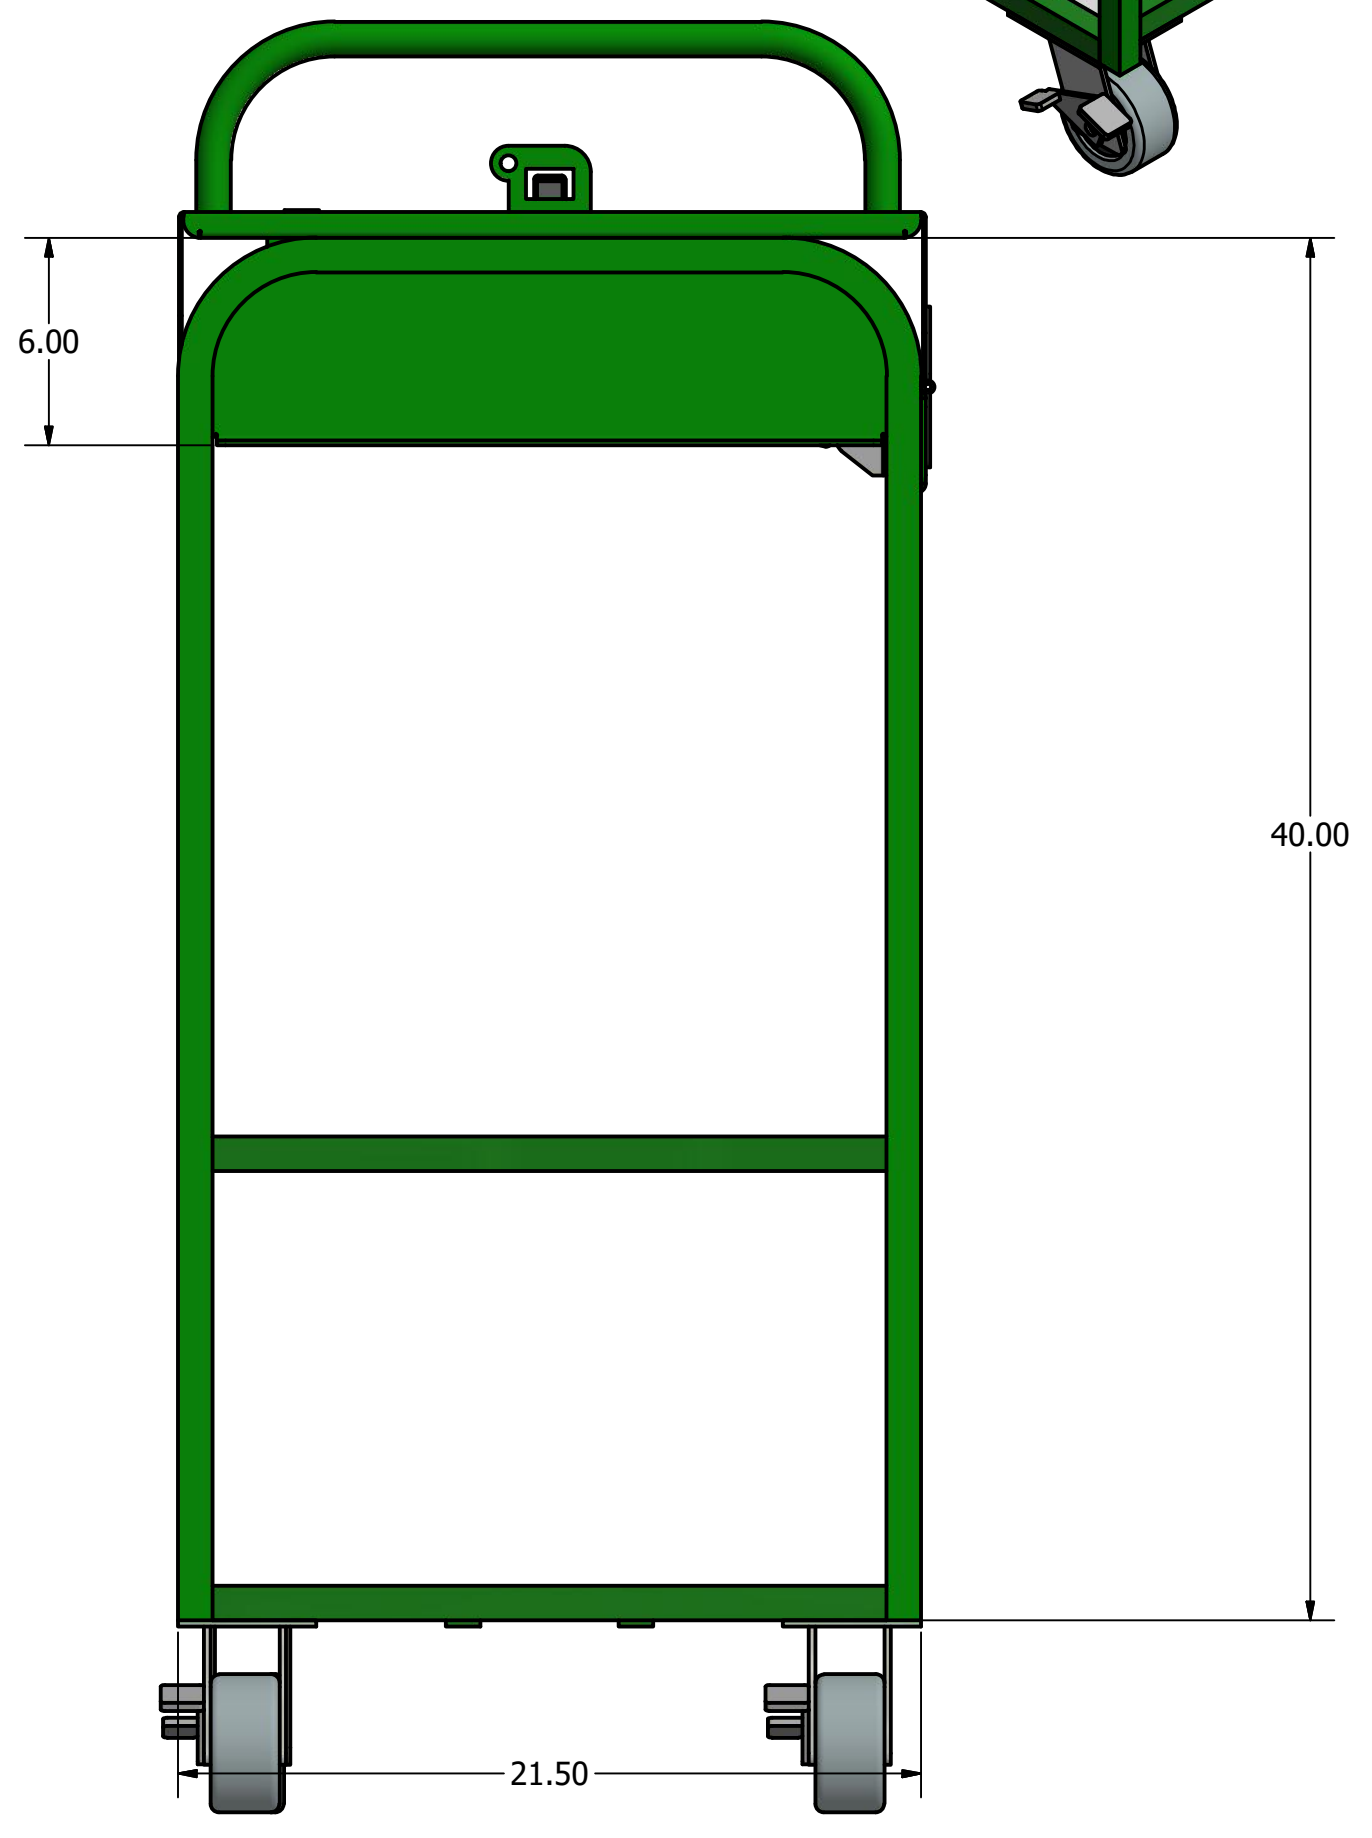

8 7 6 5 4 3 2 1

Z11210083
14GA / 4 PCS

Z11210082
14GA / 1 PC

Z11510023
10GA / 1 PC

Z11510032
10GA / 1 PC

Z11510022
10GA / 1 PC

DRAWN	7/28/2016		
COURT		TITLE	
CHECKED			
QA			
MFG			
APPROVED			
		SIZE	DWG NO
		D	MDE-36T
		SCALE	REV
		.18	
		SHEET 1 OF 2	

8 7 6 5 4 3 2 1

Z11510032
10GA / 1 PC

Z11510022
10GA / 1 PC

Z11510023
10GA / 1 PC

Z11210083
14GA / 4 PCS

Z11210082
14GA / 1 PC

DRAWN	court	7/28/2016	TITLE	
CHECKED			TITLE	
QA			TITLE	
MFG			TITLE	
APPROVED			TITLE	
			SIZE	DWG NO
			D	MDE-36T
			SCALE	REV
			.25	
			SHEET 2 OF 2	