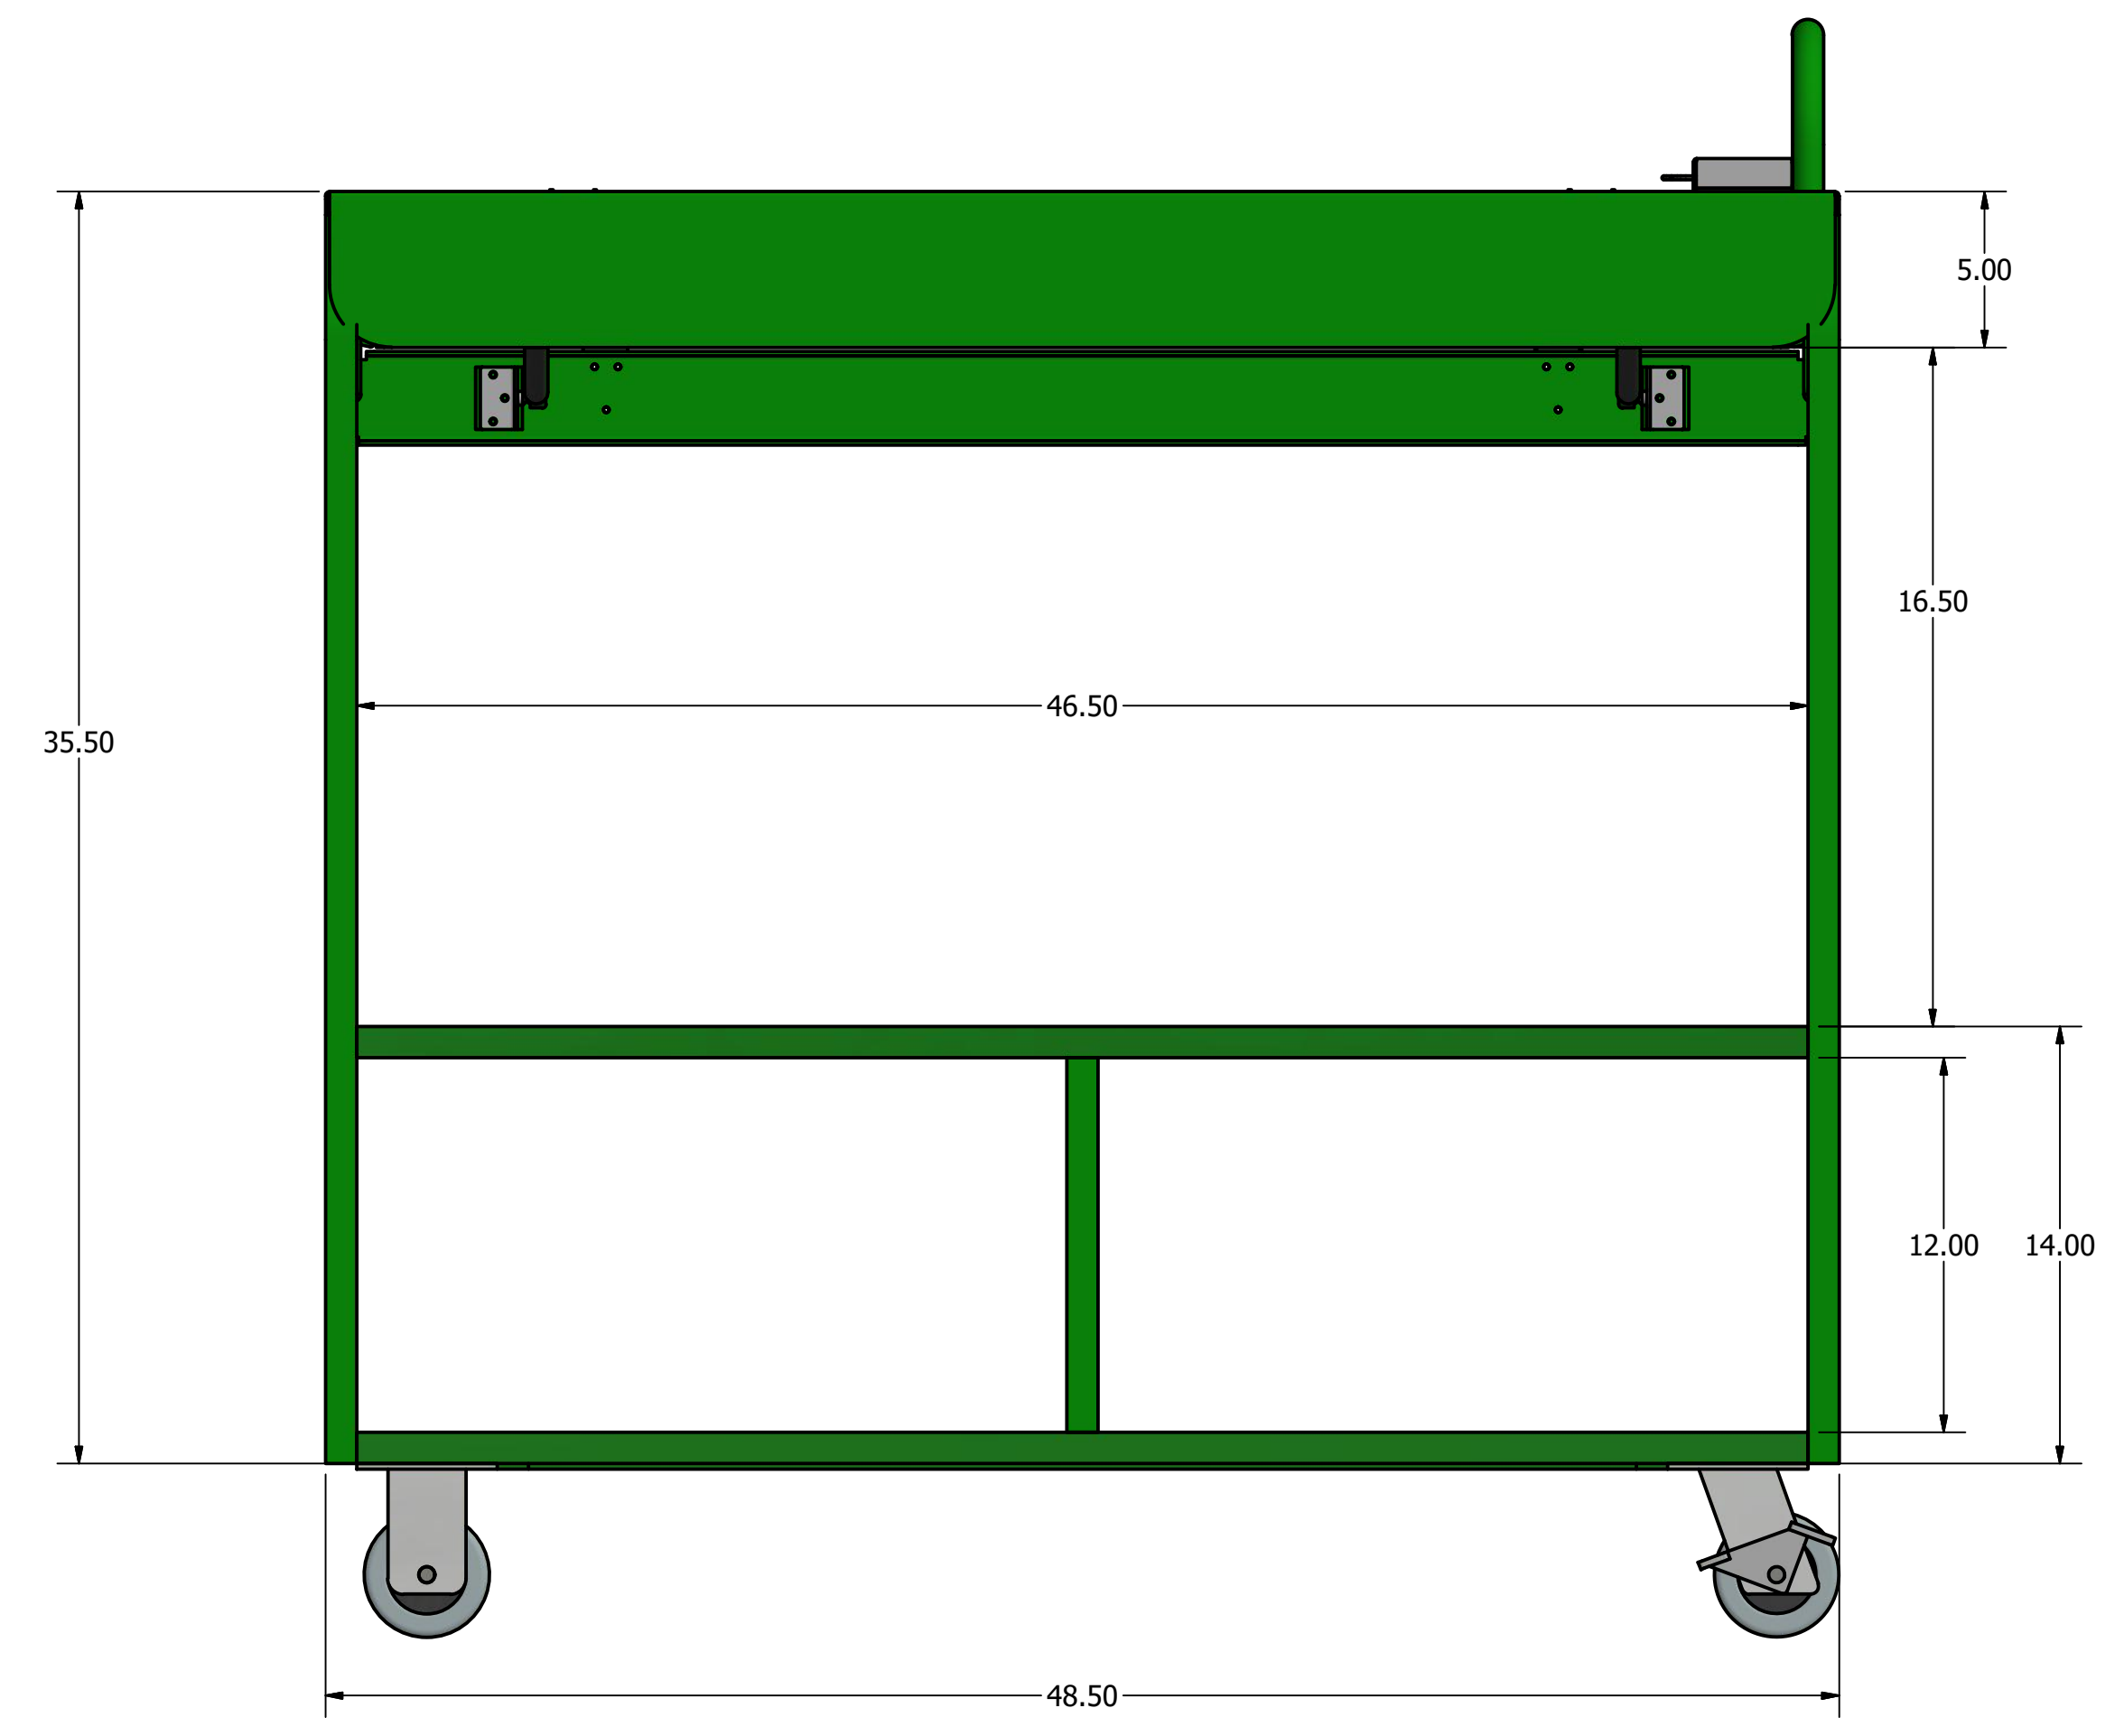

8 7 6 5 4 3 2 1

Z11210083
14GA / 4 PCS

Z11210082
14GA / 1 PC

Z11510023
10GA / 1 PC

Z11510032
10GA / 1 PC

Z11510022
10GA / 1 PC

DRAWN	7/28/2016		
COURT		TITLE	
CHECKED			
QA			
MFG			
APPROVED			
		SIZE	DWG NO
		D	MDE-36T
		SCALE	REV
		.18	
		SHEET 1 OF 2	

8 7 6 5 4 3 2 1

Z11510032
10GA / 1 PC

Z11510022
10GA / 1 PC

Z11510023
10GA / 1 PC

Z11210083
14GA / 4 PCS

Z11210082
14GA / 1 PC

DRAWN	court	7/28/2016	TITLE	
CHECKED			TITLE	
QA			TITLE	
MFG			TITLE	
APPROVED			TITLE	
			SIZE	DWG NO
			D	MDE-36T
			SCALE	REV
			.25	
			SHEET 2 OF 2	