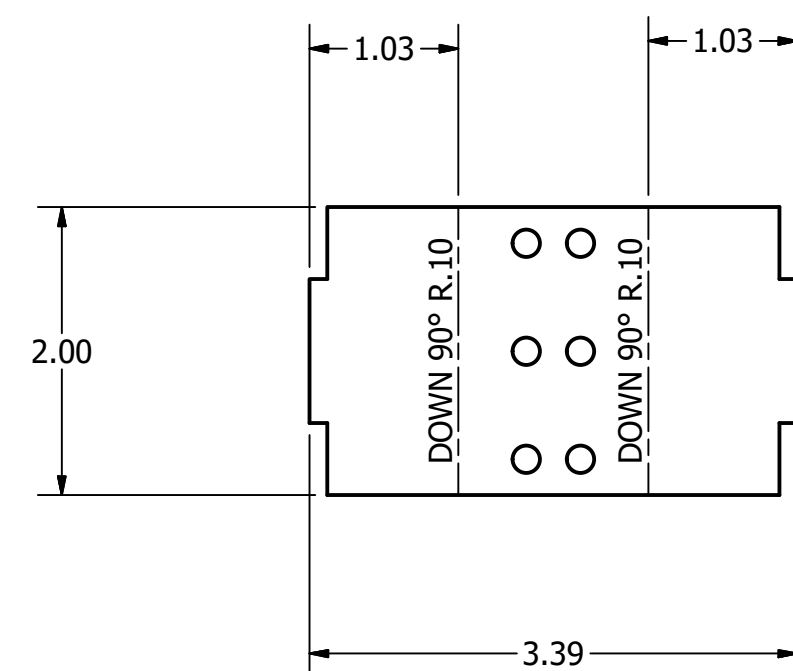

8 7 6 5 4 3 2 1

Z11510032
10GA / 1 PC

Z11510022
10GA / 1 PC

Z11510023
10GA / 1 PC

Z11210083
14GA / 4 PCS

Z11210082
14GA / 1 PC

DRAWN	court	7/28/2016	TITLE	
CHECKED			TITLE	
QA			TITLE	
MFG			TITLE	
APPROVED			TITLE	
			SIZE	DWG NO
			D	MDE-36T
			SCALE	REV
			.25	
			SHEET 2 OF 2	