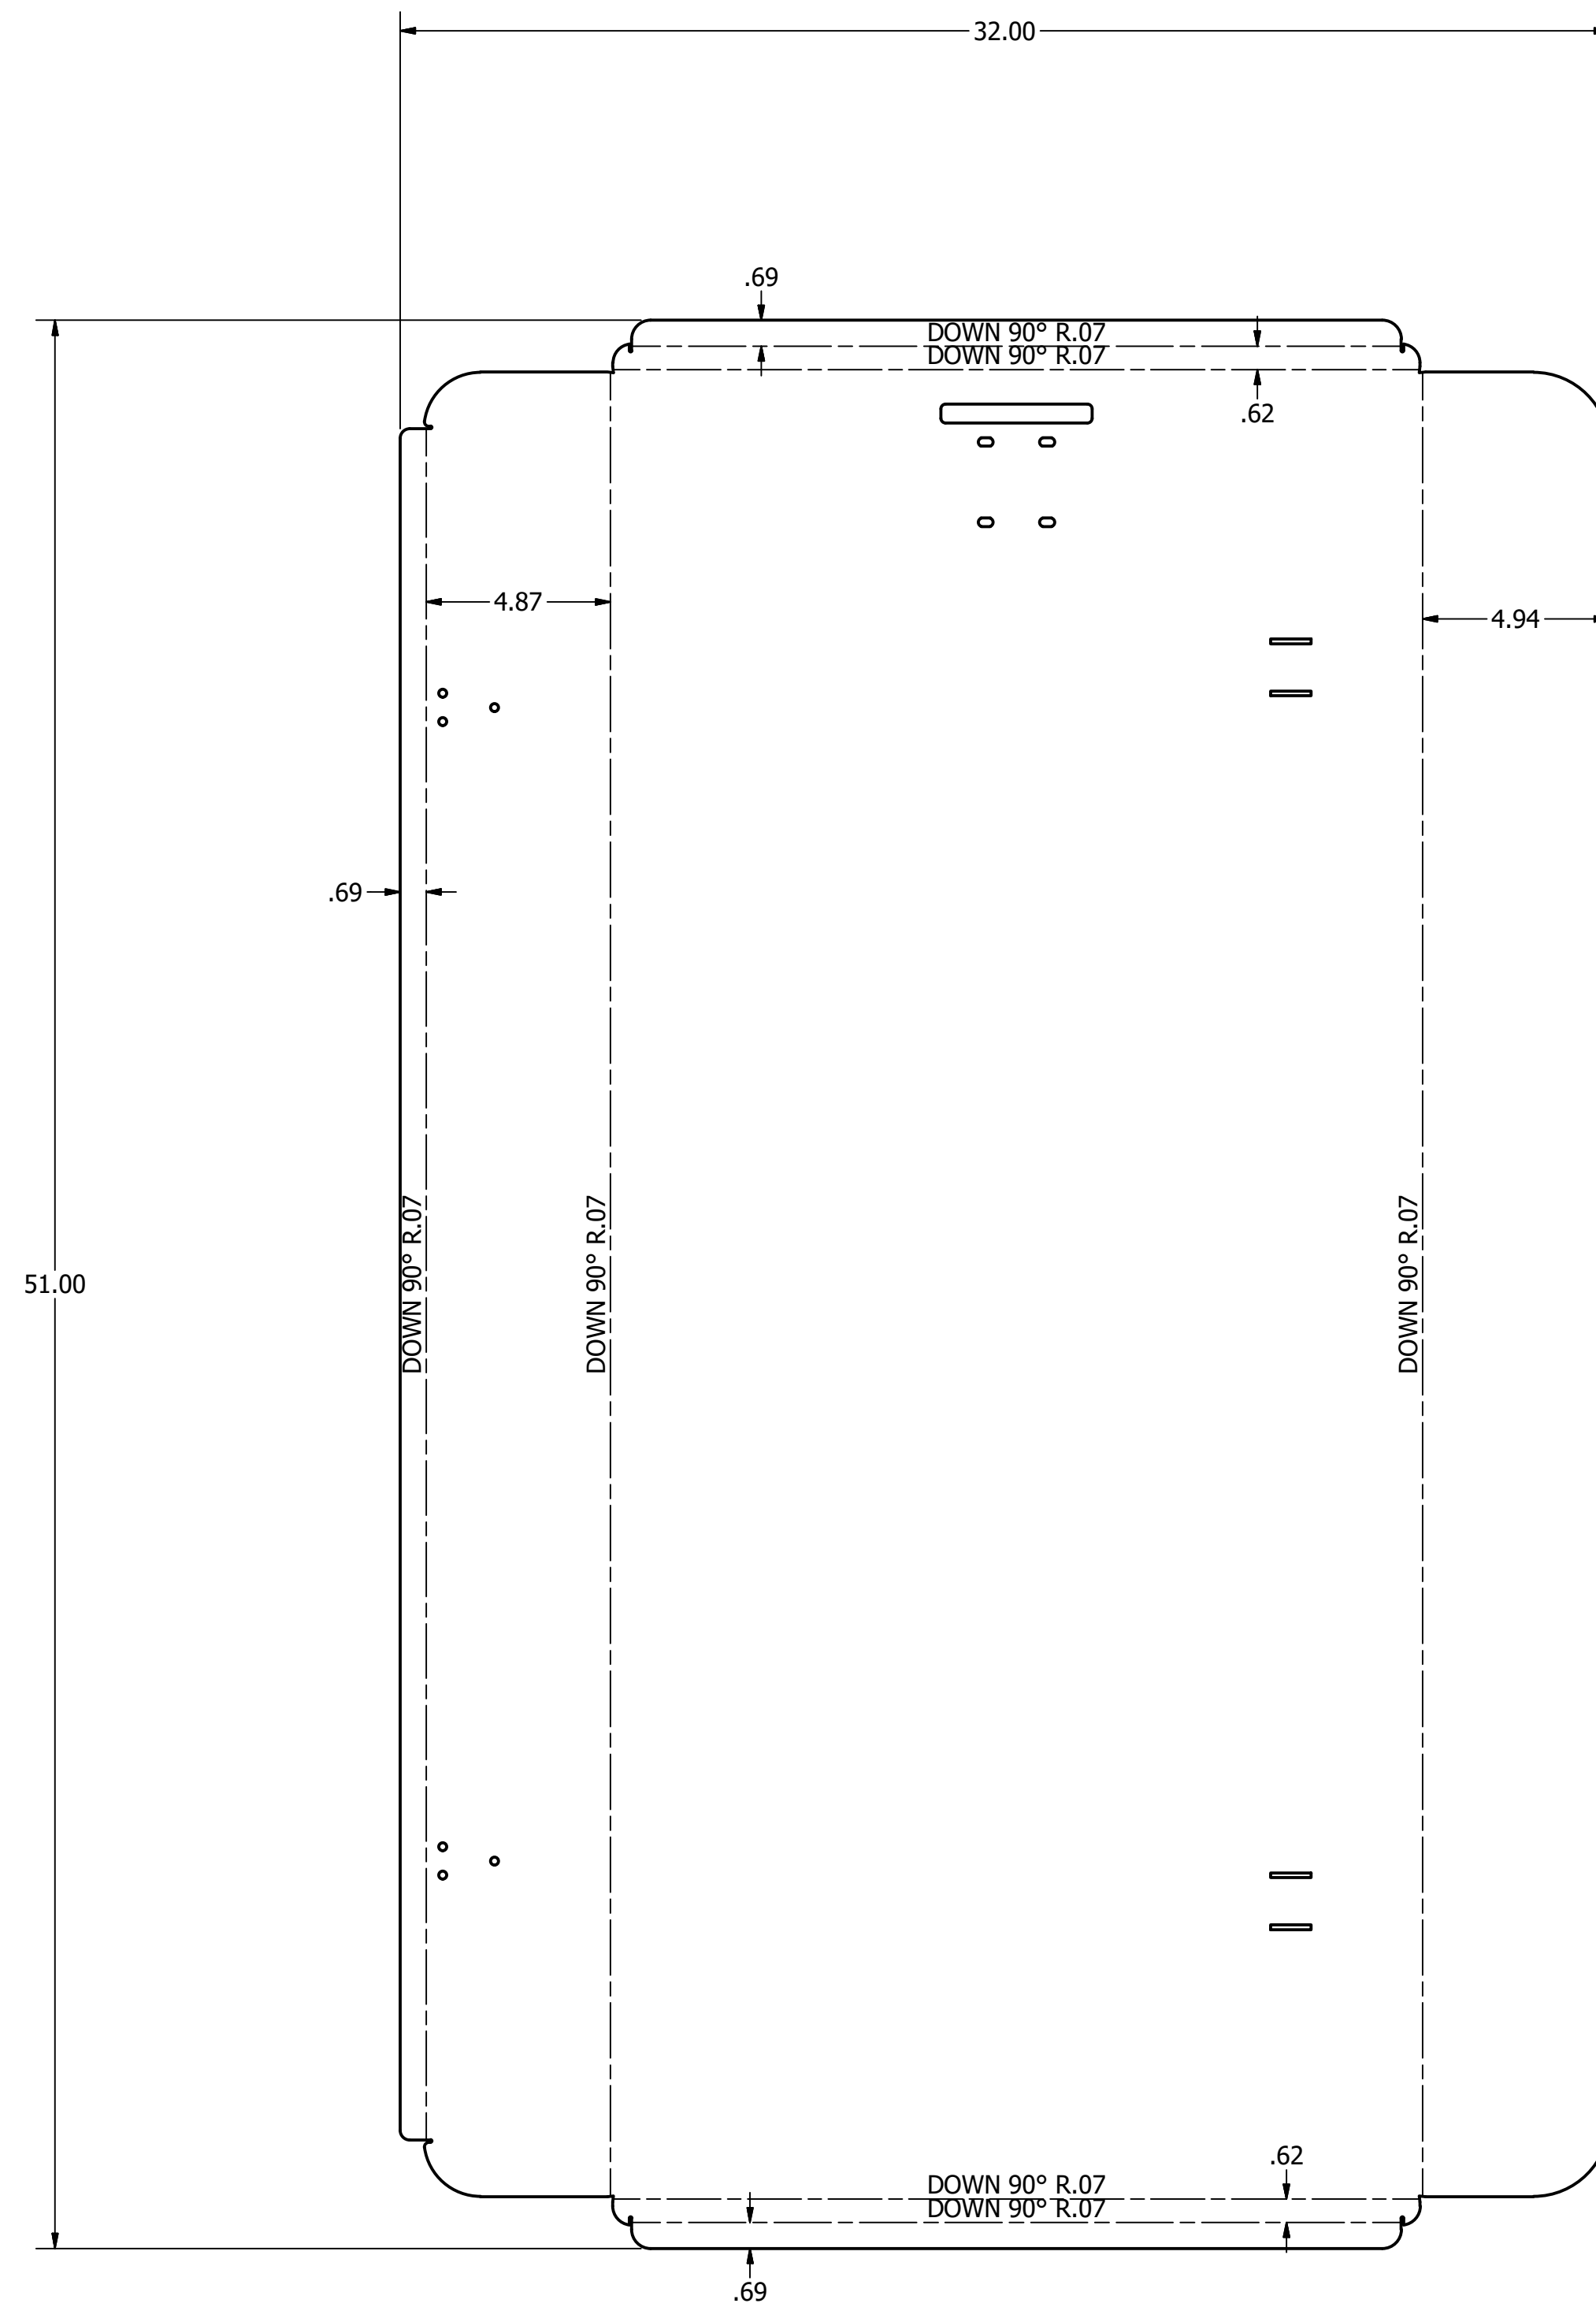

8 7 6 5 4 3 2 1

Z11210083
14GA / 4 PCS

Z11210082
14GA / 1 PC

Z11510023
10GA / 1 PC

Z11510032
10GA / 1 PC

Z11510022
10GA / 1 PC

DRAWN	7/28/2016		
COURT		TITLE	
CHECKED			
QA			
MFG			
APPROVED			
		SIZE	DWG NO
		D	MDE-36T
		SCALE	REV
		.18	
		SHEET 1 OF 2	

8 7 6 5 4 3 2 1

Z11510032
10GA / 1 PC

Z11510022
10GA / 1 PC

Z11510023
10GA / 1 PC

Z11210083
14GA / 4 PCS

Z11210082
14GA / 1 PC

DRAWN	court	7/28/2016	TITLE	
CHECKED			TITLE	
QA			TITLE	
MFG			TITLE	
APPROVED			TITLE	
			SIZE	DWG NO
			D	MDE-36T
			SCALE	REV
			.25	
			SHEET 2 OF 2	