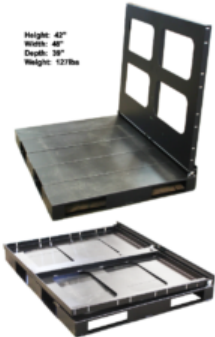

SAFTCART[™]

STP-FP16

Saf-T-Cart's new freight pallet is designed for shipping cylinders in a safe and efficient manner. The freight Pallet is designed to strap the cylinders to the back in the normal upright position. The back of the pallet is hinged and with the removal of one bolt will fold down into the flat stacking position for easy freight returns. This unit is ideal for new cylinders, spot gas cylinders, and any cylinders that need to be transported via common carrier. This pallet is light weight and rugged.

Height: 43"
Width: 48"
Depth: 38"
Weight: 127lbs

1-800-843-2278 | sales@safcart.com
www.safcart.com | www.youtube.com/safcartincusa
P.O. Box 1889 | 1322 Industrial Park Drive
Clarkdale, MS 38614